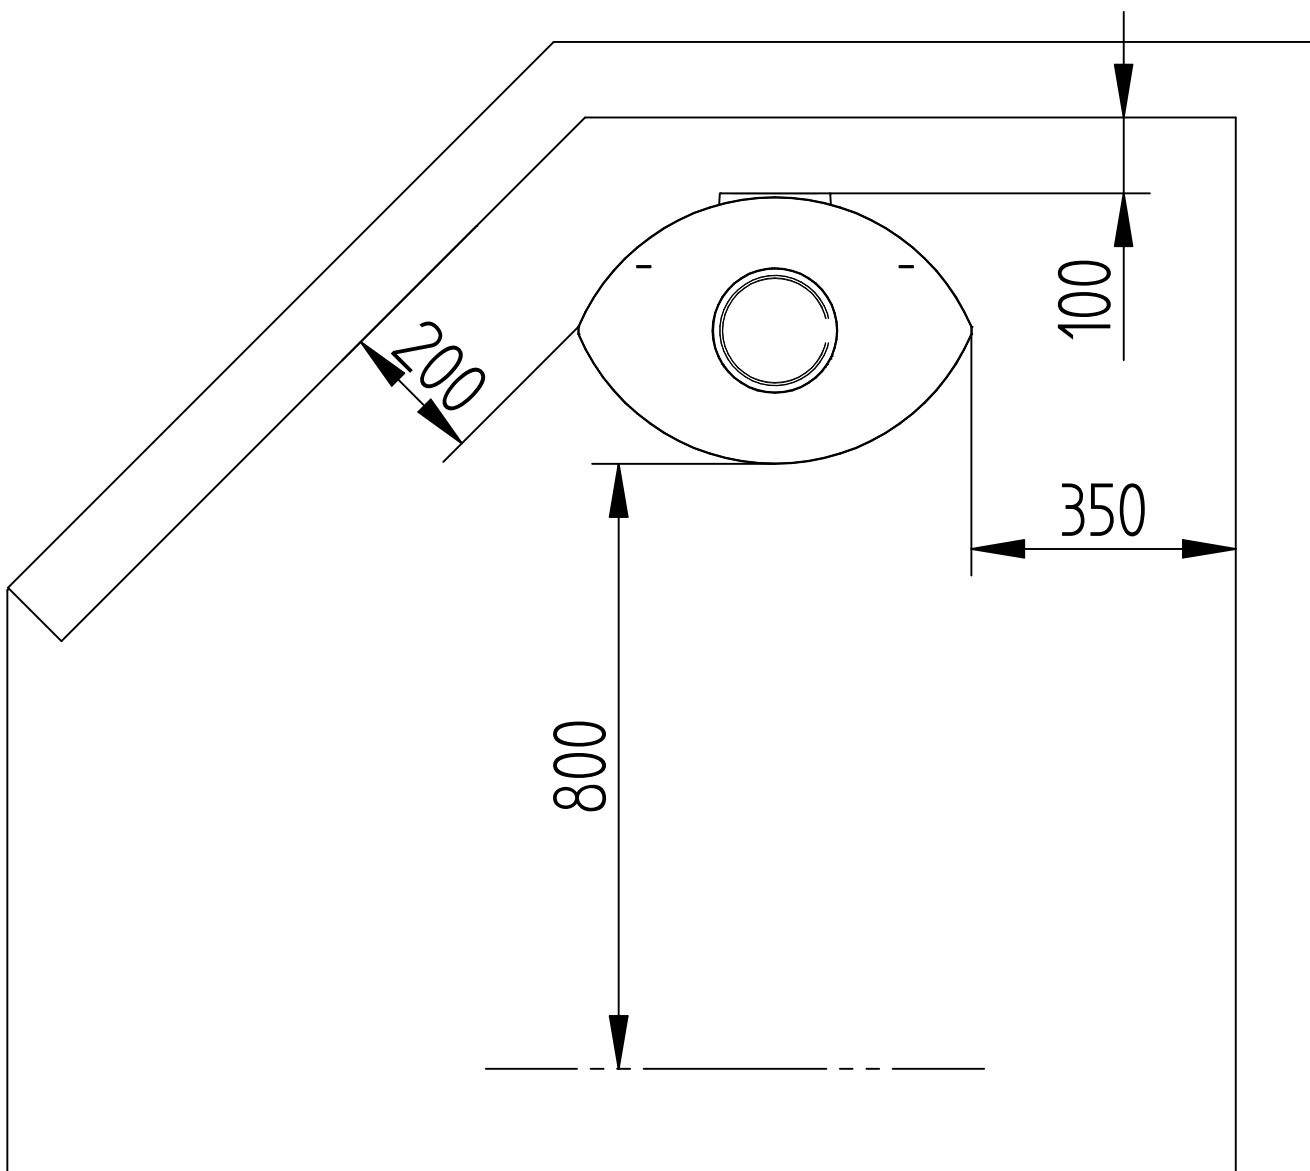

Modell:

Elegance Junior

Sheet/Sheets:

2 of 2

Distance to combustible without insulated flues

Acc to EN 13240