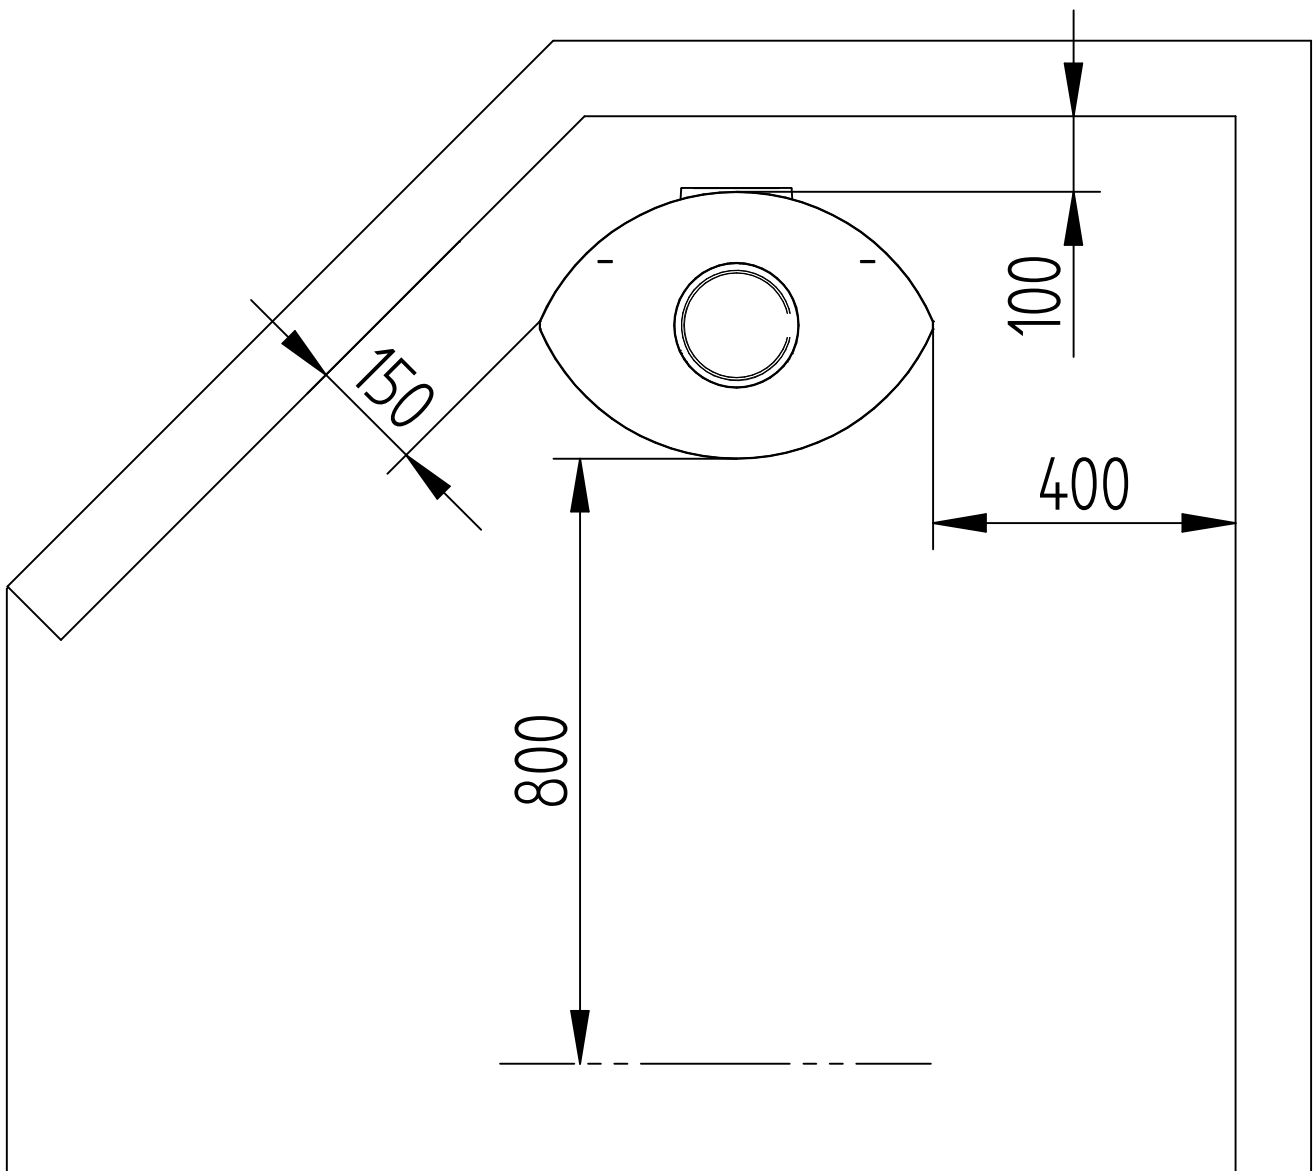

Modell:

Elegance Junior

Sheet/Sheets:

1 of 2

## Distance to combustible with insulated flues

Acc to EN 13240

Modell:

Elegance Junior

Sheet/Sheets:

2 of 2