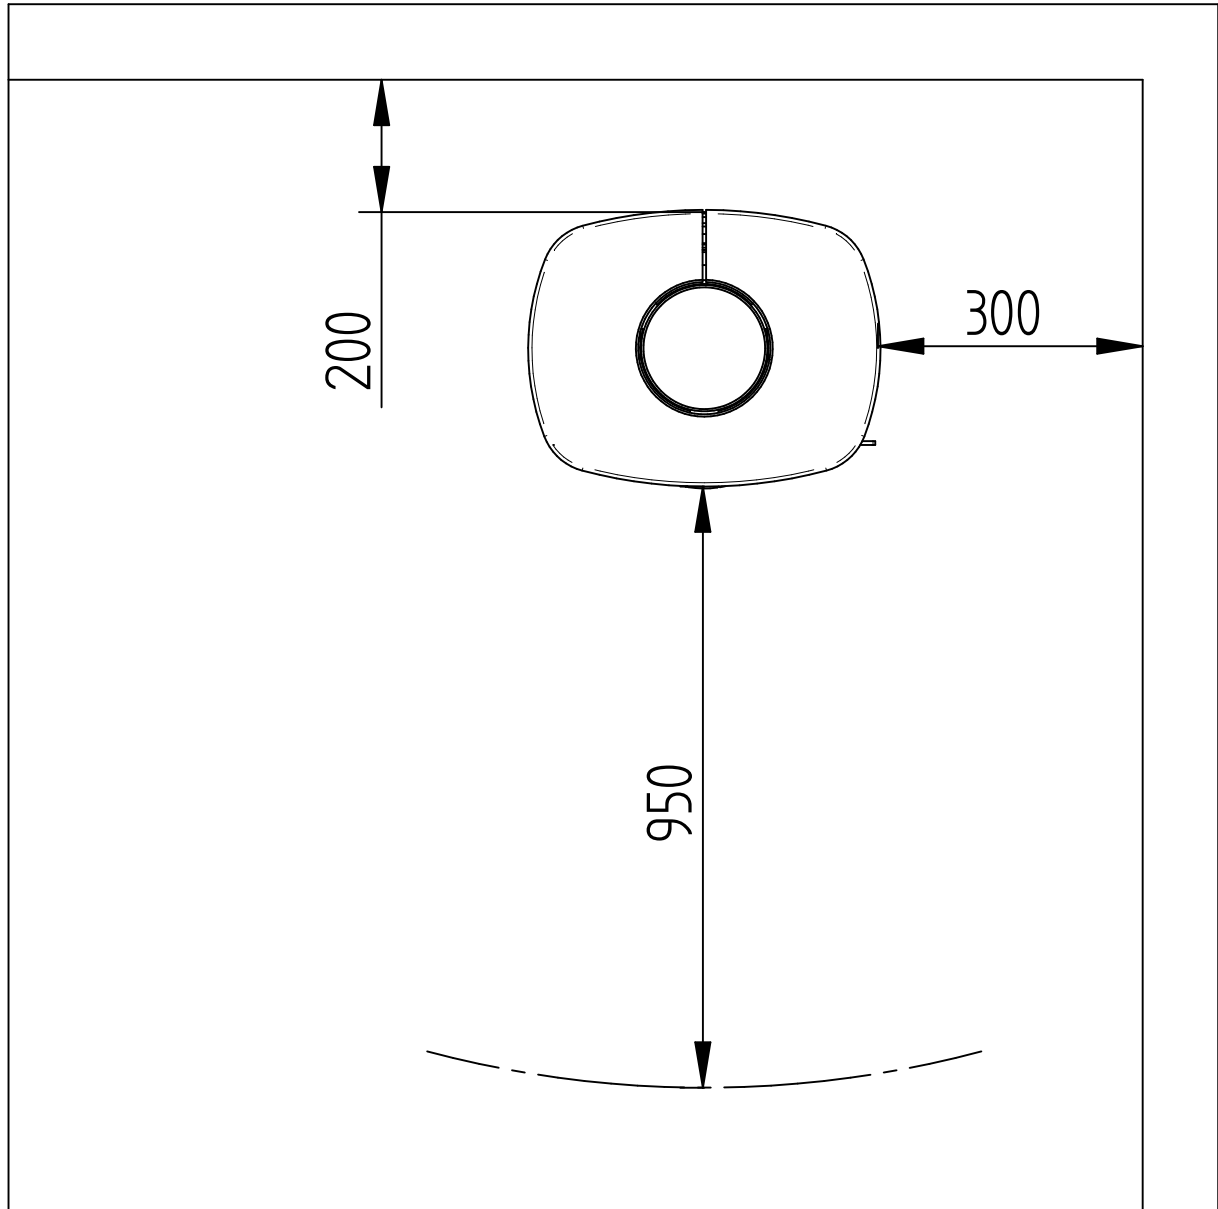

Model:

Senza Soapstone w/o sideglass

Sheet/Sheets:

1 / 4

Straight behind - with insulated flues

ACC EN13240

Test report: Senza 300-ELAB-1883 EN

Model:

Senza Soapstone w/o sideglass

Sheet/Sheets:

2 / 4

Straight behind - without insulated flues

ACC EN13240

Test report: Senza 300-ELAB-1883 EN

Model:

Senza Soapstone w/o sideglass

Sheet/Sheets:

3 / 4

Corner - with insulated flues

ACC EN13240

Test report: Senza 300-ELAB-1883 EN

Model:

Senza Soapstone w/o sideglass

Sheet/Sheets: