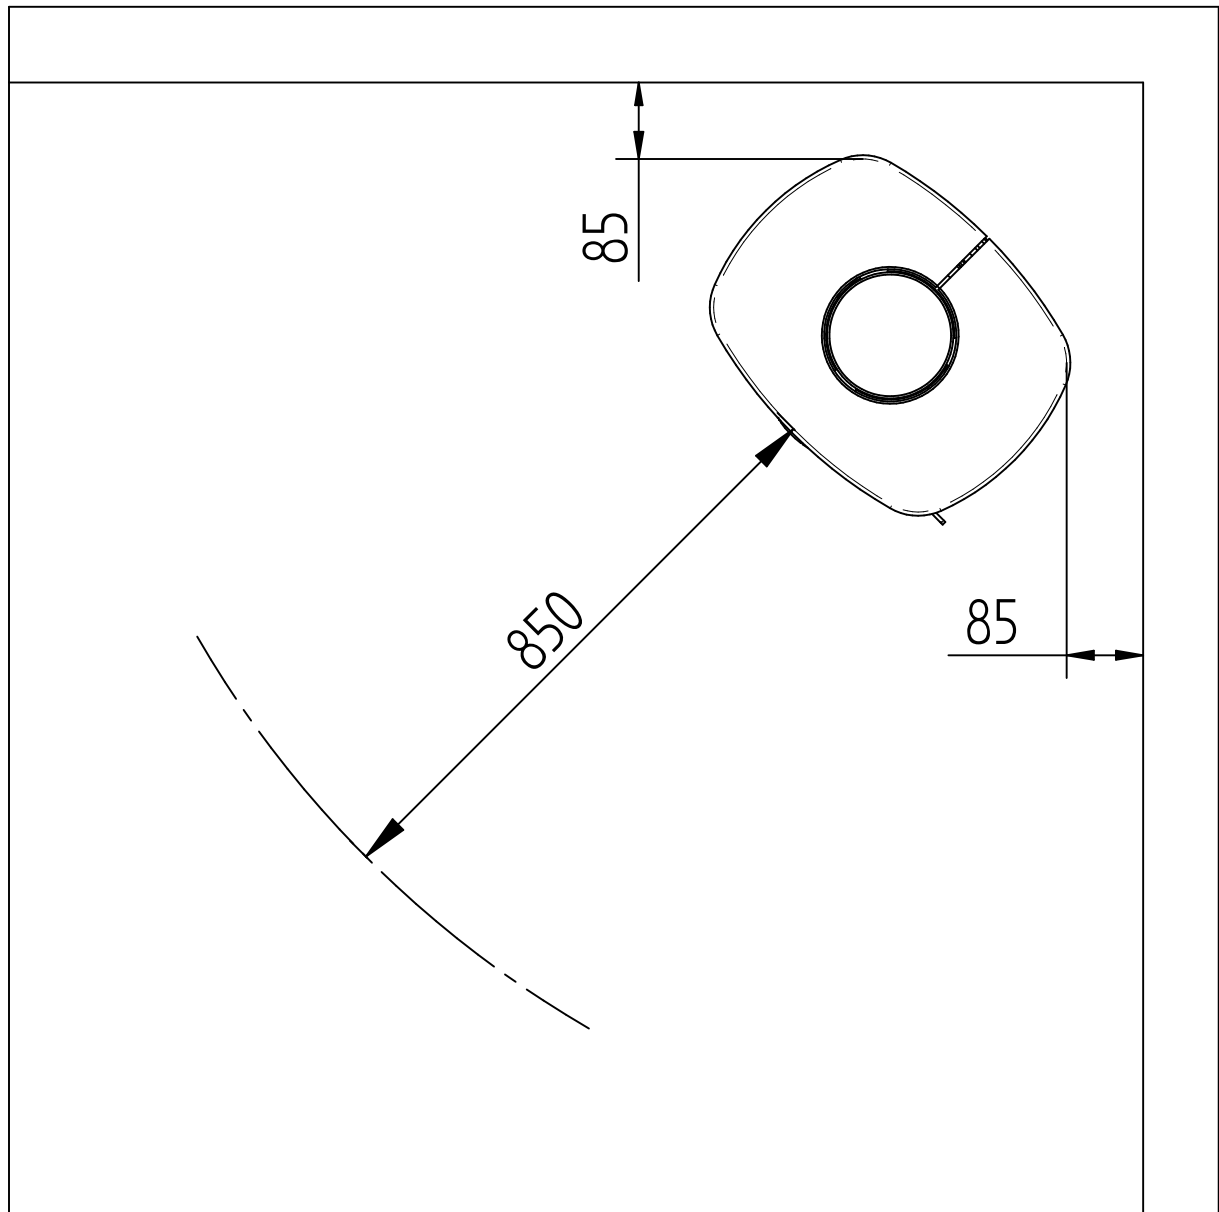

Model:

Senza Soapstone w/o sideglass

Sheet/Sheets:

1 / 4

Straight behind - with insulated flues

ACC EN13240

Test report: Senza 300-ELAB-1883 EN

Model:

Senza Soapstone w/o sideglass

Sheet/Sheets:

2 / 4

Straight behind - without insulated flues

ACC EN13240

Test report: Senza 300-ELAB-1883 EN

Model:

Senza Soapstone w/o sideglass

Sheet/Sheets:

3 / 4

Corner - with insulated flues

ACC EN13240

Test report: Senza 300-ELAB-1883 EN

Model:

Senza Soapstone w/o sideglass

Sheet/Sheets: