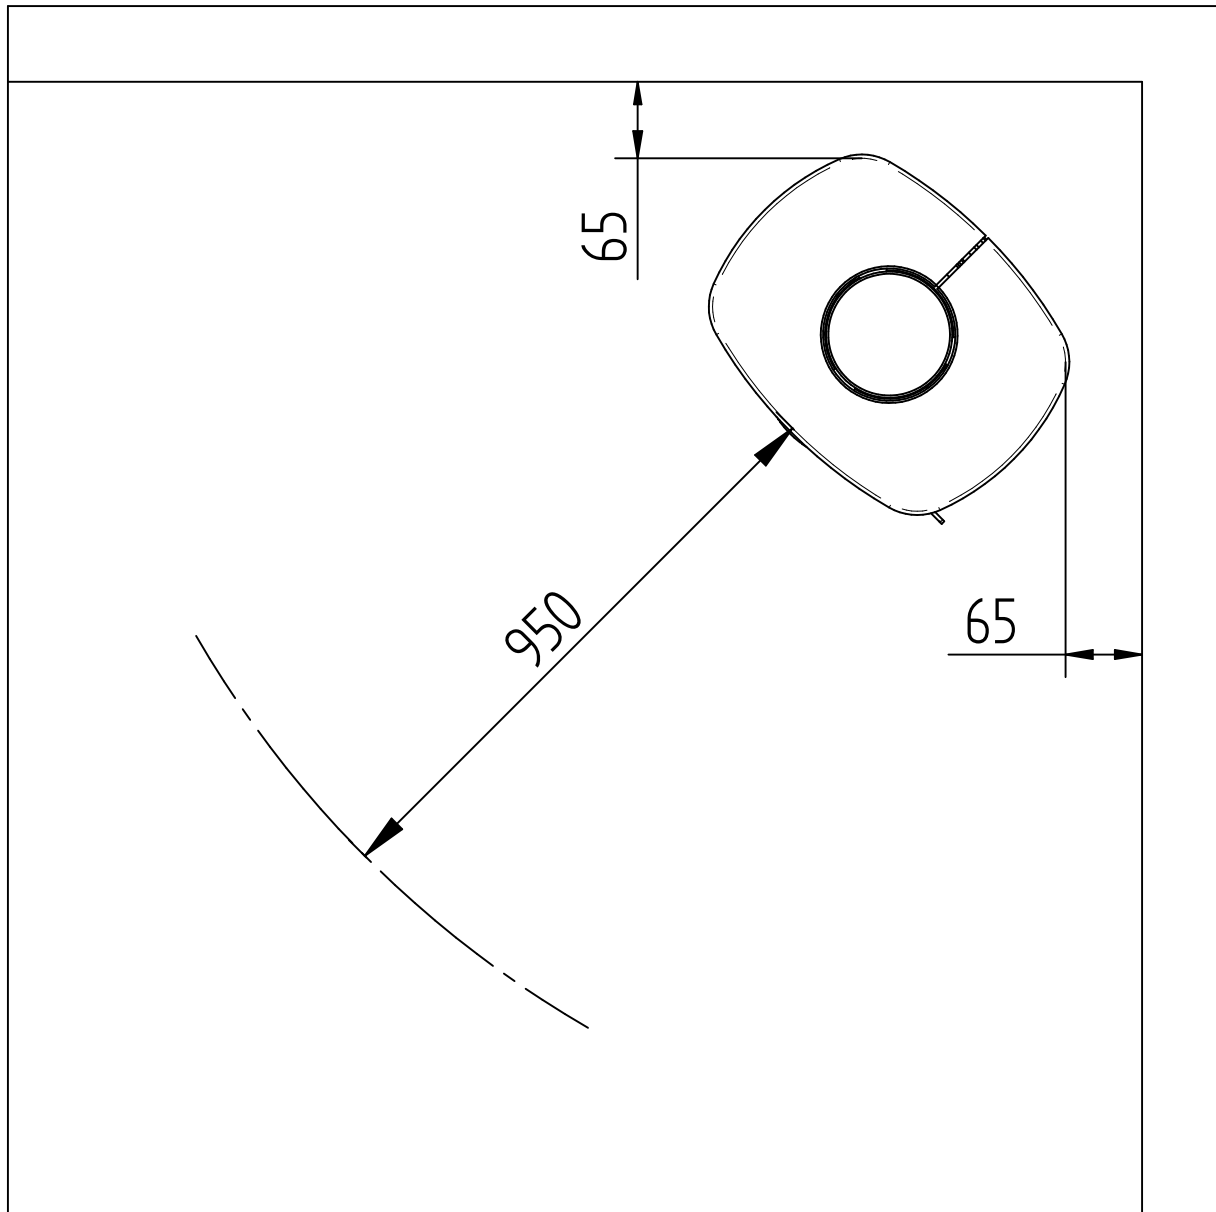

Model:

Senza Soapstone w/o sideglass

Sheet/Sheets:

4 / 4

Corner - with insulated flues

ACC EN13240

Test report: Senza 300-ELAB-1883 EN