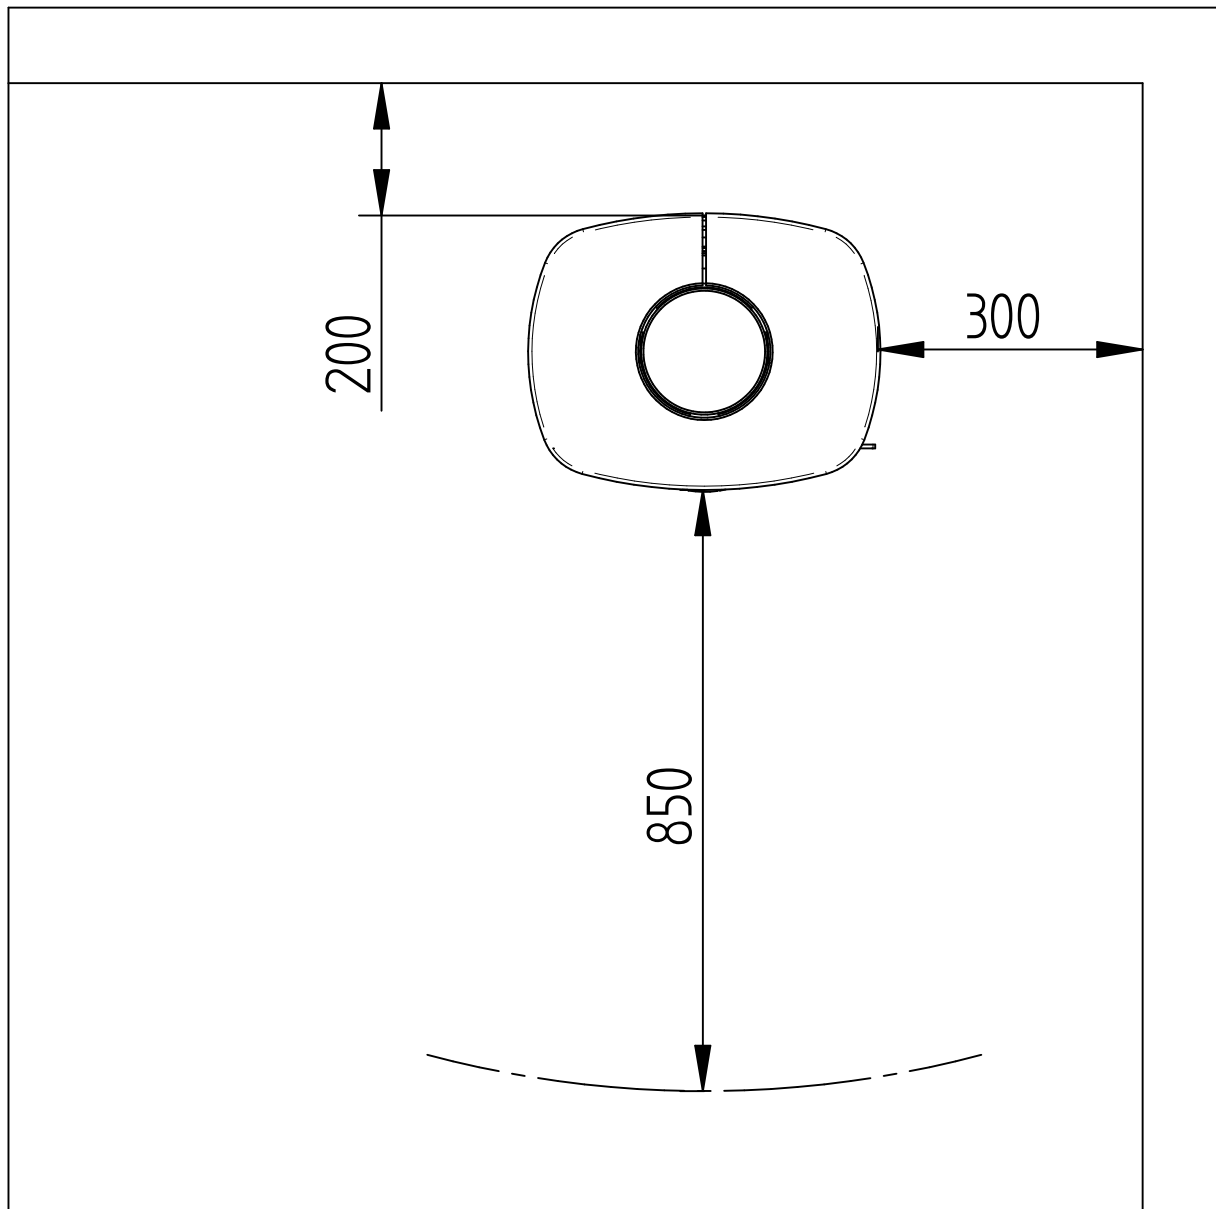

Model:

Senza Soapstone w/o sideglass

Sheet/Sheets:

1 / 4

Straight behind - with insulated flues

ACC EN13240

Test report: Senza 300-ELAB-1883 EN

Model:

Senza Soapstone w/o sideglass

Sheet/Sheets:

2 / 4

Straight behind - without insulated flues

ACC EN13240

Test report: Senza 300-ELAB-1883 EN

Model:

Senza Soapstone w/o sideglass

Sheet/Sheets:

3 / 4

Corner - with insulated flues

ACC EN13240

Test report: Senza 300-ELAB-1883 EN

Model:

Senza Soapstone w/o sideglass

Sheet/Sheets: