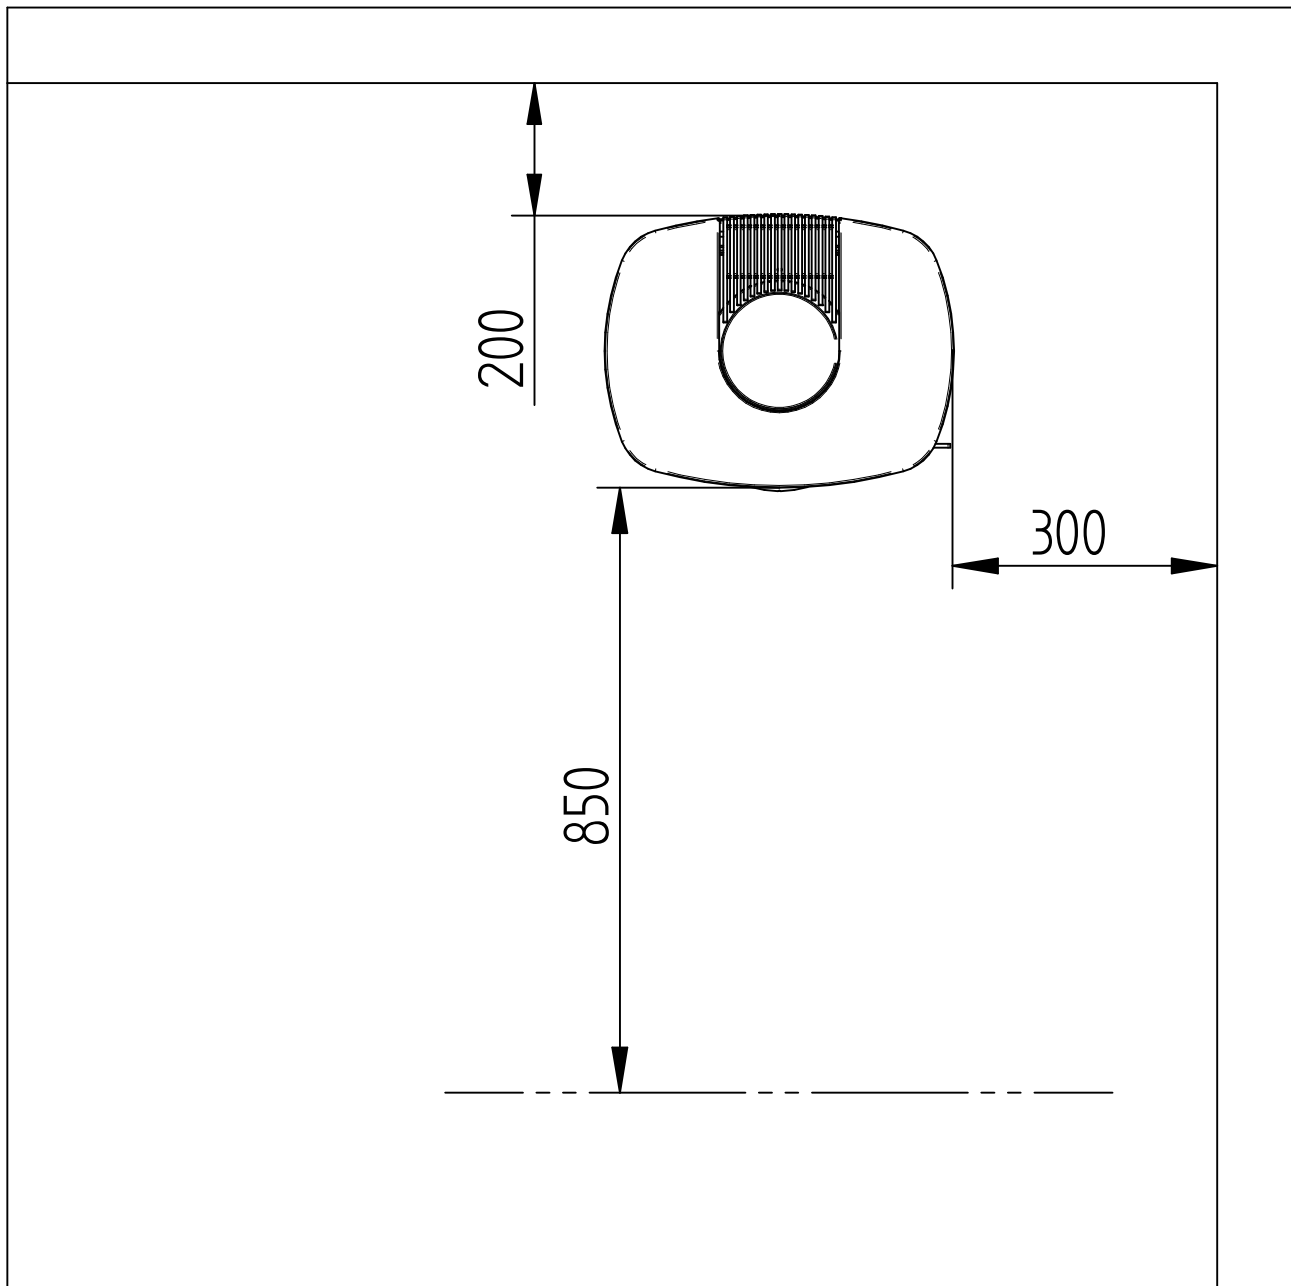

Model:

Senza-stål

Sheet/Sheets:

1 of 1

Distance to combustible with insulated flues

ACC 13240

Model:

Senza-stål