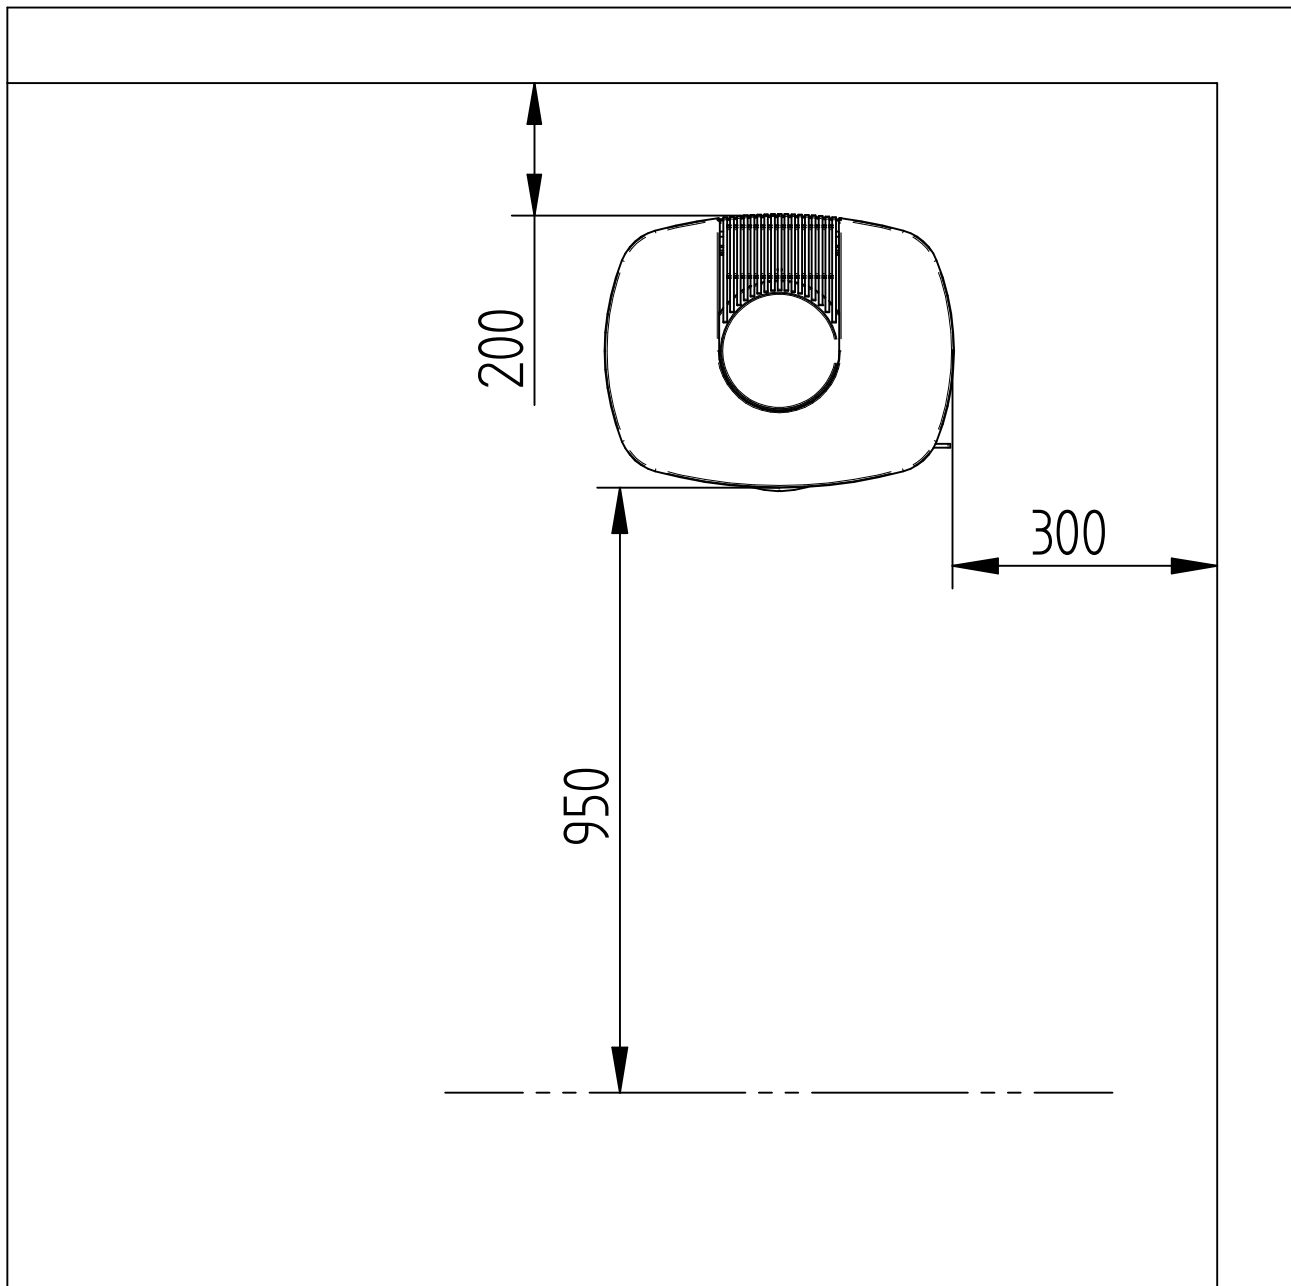

Model:

Senza-stål

Sheet/Sheets:

1 of 1

Distance to combustible without insulated flues

ACC 13240